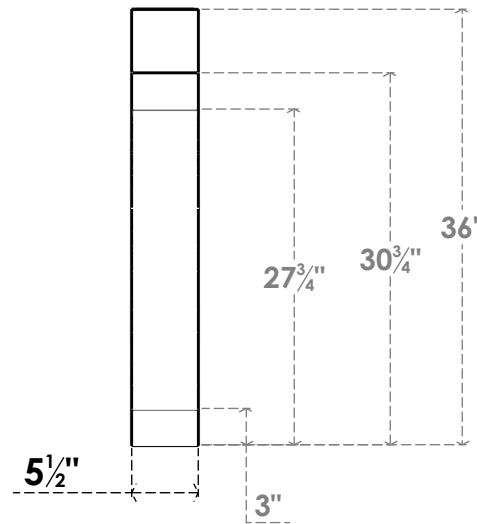

ITEM NUMBER: BRCPC055X36000X36000LEC

5 1/2"W X 36"D X 36"H LEGACY ARCHITECTURAL GRADE PVC CLOSED KNEE BRACE

SIDE PROFILE

FRONT PROFILE

ISOMETRIC

EKENA MILLWORK
2300 WEST MAIN ST.
CLARKSVILLE, TX 75426
TOLL FREE: 866-607-0453
WWW.EKENAMILLWORK.COM