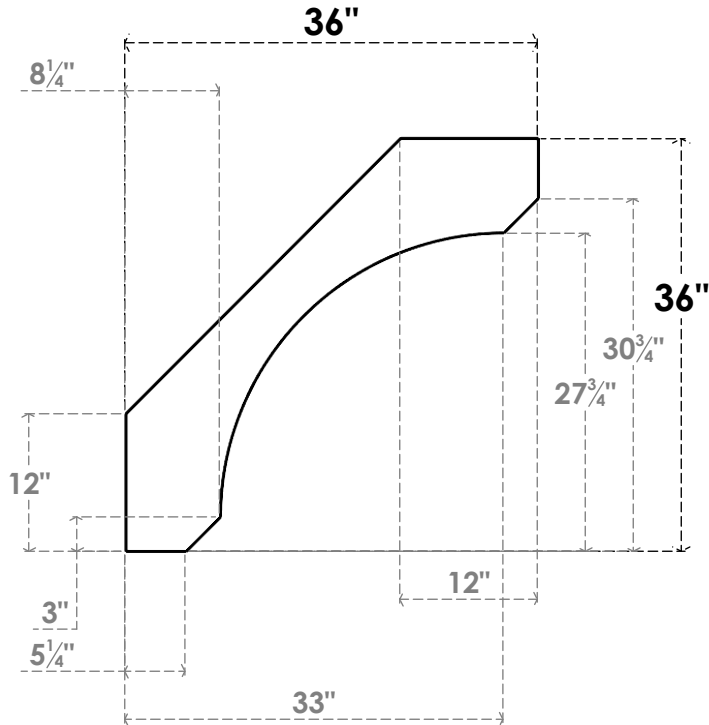

ITEM NUMBER: BRCPC055X36000X36000LEC

5 1/2"W X 36"D X 36"H LEGACY ARCHITECTURAL GRADE PVC CLOSED KNEE BRACE

SIDE PROFILE

FRONT PROFILE

ISOMETRIC

EKENA MILLWORK
2300 WEST MAIN ST.
CLARKSVILLE, TX 75426
TOLL FREE: 866-607-0453
WWW.EKENAMILLWORK.COM

NOTES

1. INSTALLATION TO BE COMPLETED IN ACCORDANCE WITH MANUFACTURER'S SPECIFICATIONS.
2. DRAWING MAY NOT BE TO SCALE
3. THIS DRAWING IS INTENDED FOR DESIGN AND PLANNING PURPOSES ONLY.
4. ALL INFORMATION CONTAINED HEREIN WAS CURRENT AT THE TIME OF DEVELOPMENT BUT MUST BE REVIEWED AND APPROVED BY THE PRODUCT MANUFACTURER TO BE CONSIDERED ACCURATE.
5. ARCHITECTURAL GRADE PVC PRODUCTS ARE MADE FROM EXPANDED CELLULAR PVC AND COME NATURALLY WHITE BUT MAY BE PAINTED